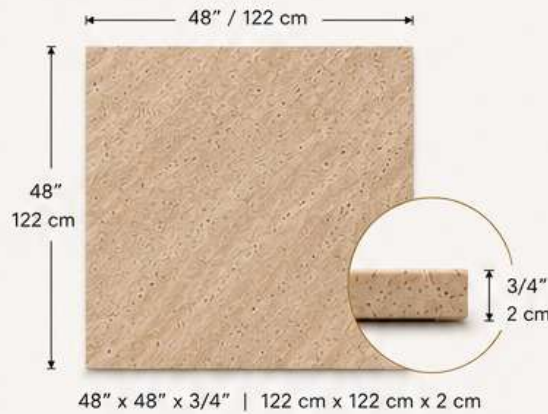

TRAVERTINE XALAPA

BEIGE

CODE: TRA-BEI-POL-V-484834

BAR
COUNTERS

WALLS

FLOORS

FURNITURE

BATHROOMS

Timeless natural travertine in a warm beige tone with elegant vein movement. Ideal for sophisticated interiors that bring warmth, texture and natural beauty to any space.

PRODUCT IDENTIFICATION

Code	TRA-BEI-POL-V-484834
Materials	Travertine
Variedad	Xalapa
Color	Beige
Finish	Polished, Honed, Leather, Sandblasting, Hammered
Cut	Vein Cut, Cross Cut
Use	Bar counters, walls, floors, furniture, bathrooms
Stone	Tile

DIMENSIONS

AVAILABLE CUTS

VEIN CUT

CROSS CUT

AVAILABLE FINISHES

POLISHED

HONED

LEATHER